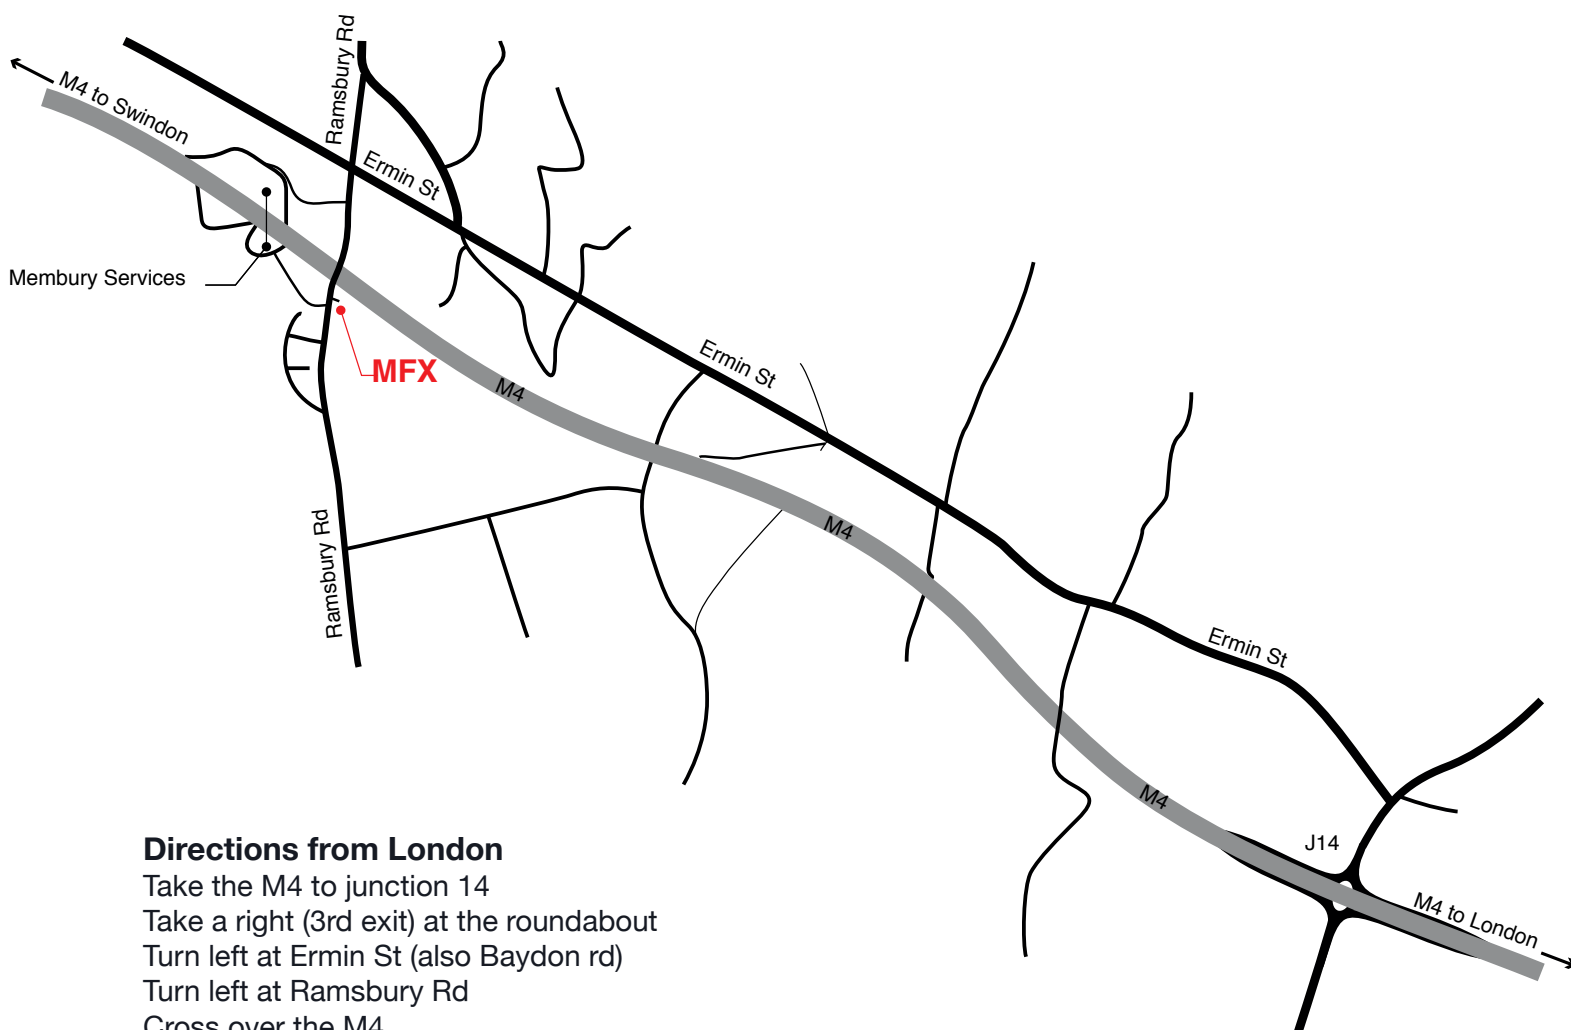

How to Find Us

Directions from London

Take the M4 to junction 14
Take a right (3rd exit) at the roundabout
Turn left at Ermin St (also Baydon rd)
Turn left at Ramsbury Rd
Cross over the M4
Turn left into Membury Industrial Estate
Turn right before Rutpen and you have arrived

Directions from Swindon

Take the M4 to junction 14
Take a left (1st exit) at the roundabout
Turn left at Ermin St (also Baydon rd)
Turn left at Ramsbury Rd
Cross over the M4
Turn left into Membury Industrial Estate
Turn right before Rutpen and you have arrived

Travelling by Train

Trains run direct from London Paddington to Hungerford every hour and the journey takes approx. 1hr. From Hungerford station the Metall-FX factory is approximately a 10min taxi ride. Taxis are usually waiting to meet the trains however please advise if you would like us to book a car to meet you.